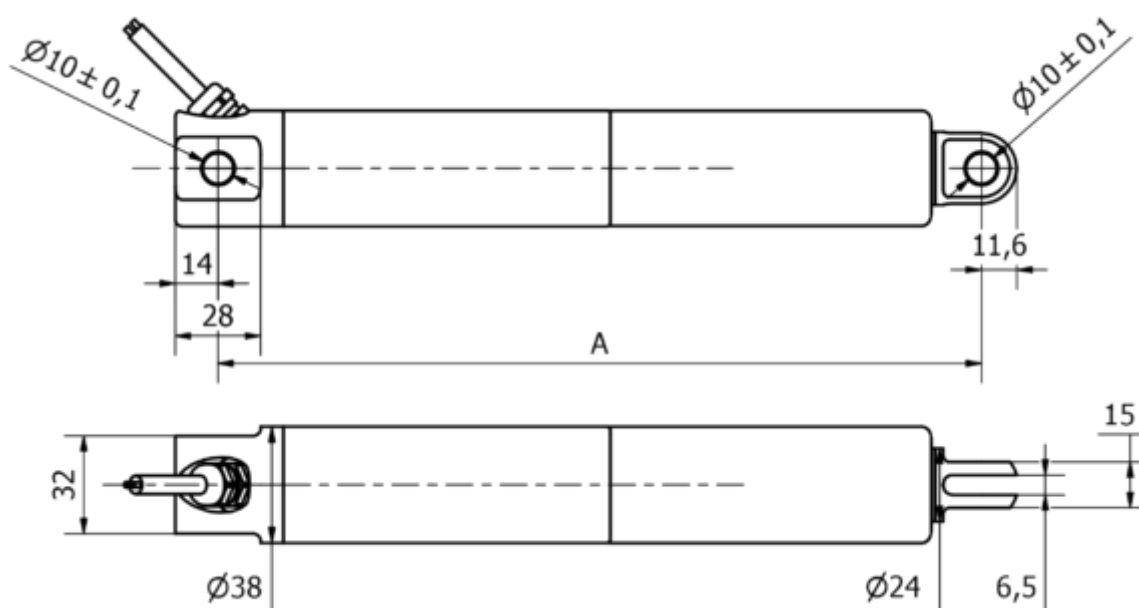

# Data Sheet

Article number: 8S38215008003KCNLSN0

Description: KLEEl ine38, 150mm, 800N, 8 mm/s, Stainless steel, IP69K  
24 VDC, 3 m. Cable, Limit Switch, Clevis

## Measures

A	= 200 + slaglængde/stroke
Cable length	= 3 m
Load speed mm/s	= 8 mm/s
Option	= Limit switch
Stroke (mm)	= 150
Voltage	= 24 V